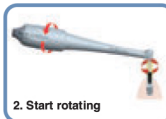

UNIVERSAL TORQUE WRENCH

TORQ CONTROL®
For any implant

3 Easy Steps

Order code:
15501

$1,210

BUY 2 GET 5% OFF

BUY 3 GET 10% OFF

Anthogyr
A Straumann Group Brand
www.anthogyr.com

Made in France